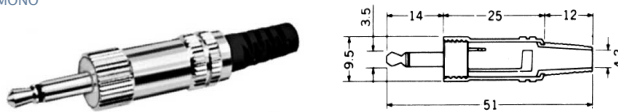

No.MP-106LC (3.5 -2極)

2-CONDUCTOR MINIATURE PLUG w/shielded handle
MONO