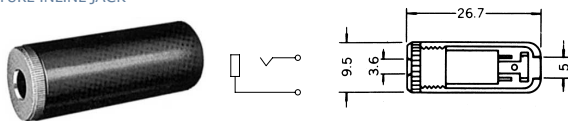

No.MJ-164N (3.5 -2極)

MINIATURE INLINE JACK
MONO