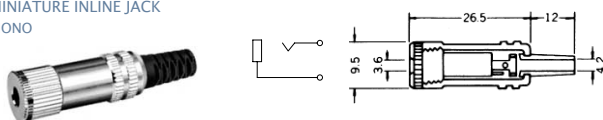

No.MJ-166MN (3.5 -2極)

MINIATURE INLINE JACK
MONO