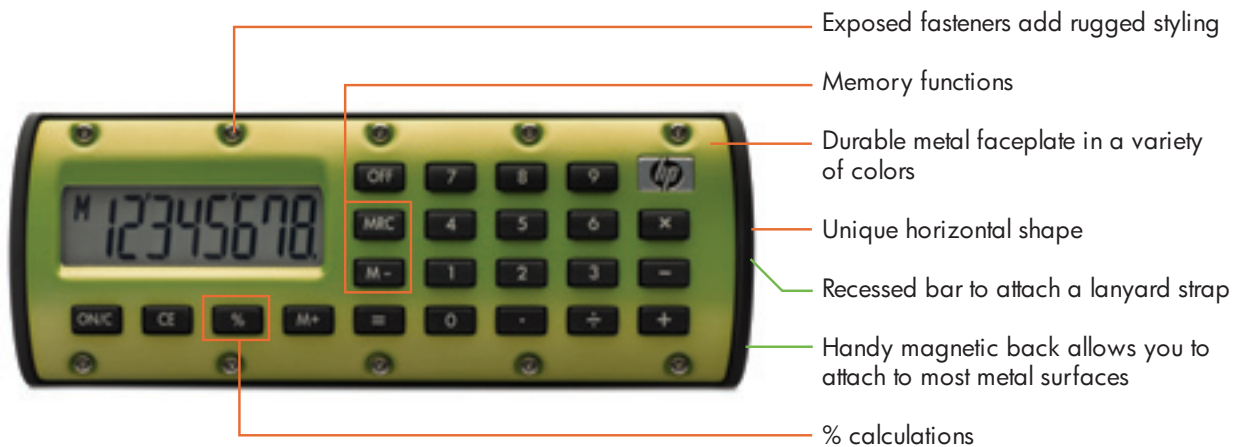

HP Quick Calc Key features*

* Specifications subject to change

Specifications

Unit size	118 X 44 X 15 mm (4.65 x 1.73 x 0.59 in)
Unit weight	46.0 g (1.62 oz)
Display	LCD: 1/3D 1/2B 46.14 x 19.20 x 1.1 150L. Display Area: 42 x 12.7mm (1.65 x 0.50 in)
Entry-system logic	Algebraic
Keyboard	Numeric
Power	G10 /LR54/L1130 x 1 (0.015 mWz)
Colors	Bronze, green, pink, silver
Materials	Enclosure: Plastic with metal front bezel. Key top: Rubber
Special features	Automatic power off, magnetic back, multiple color options
Calculation	+/-, (x), (÷), percentage (%), Memory function (MRC, M+, M-), constant calculation, Clear Entry (CE)
Warranty	The only warranties for HP products and services are set forth in the express warranty statements accompanying such products and services. Nothing herein should be construed as constituting an additional warranty.